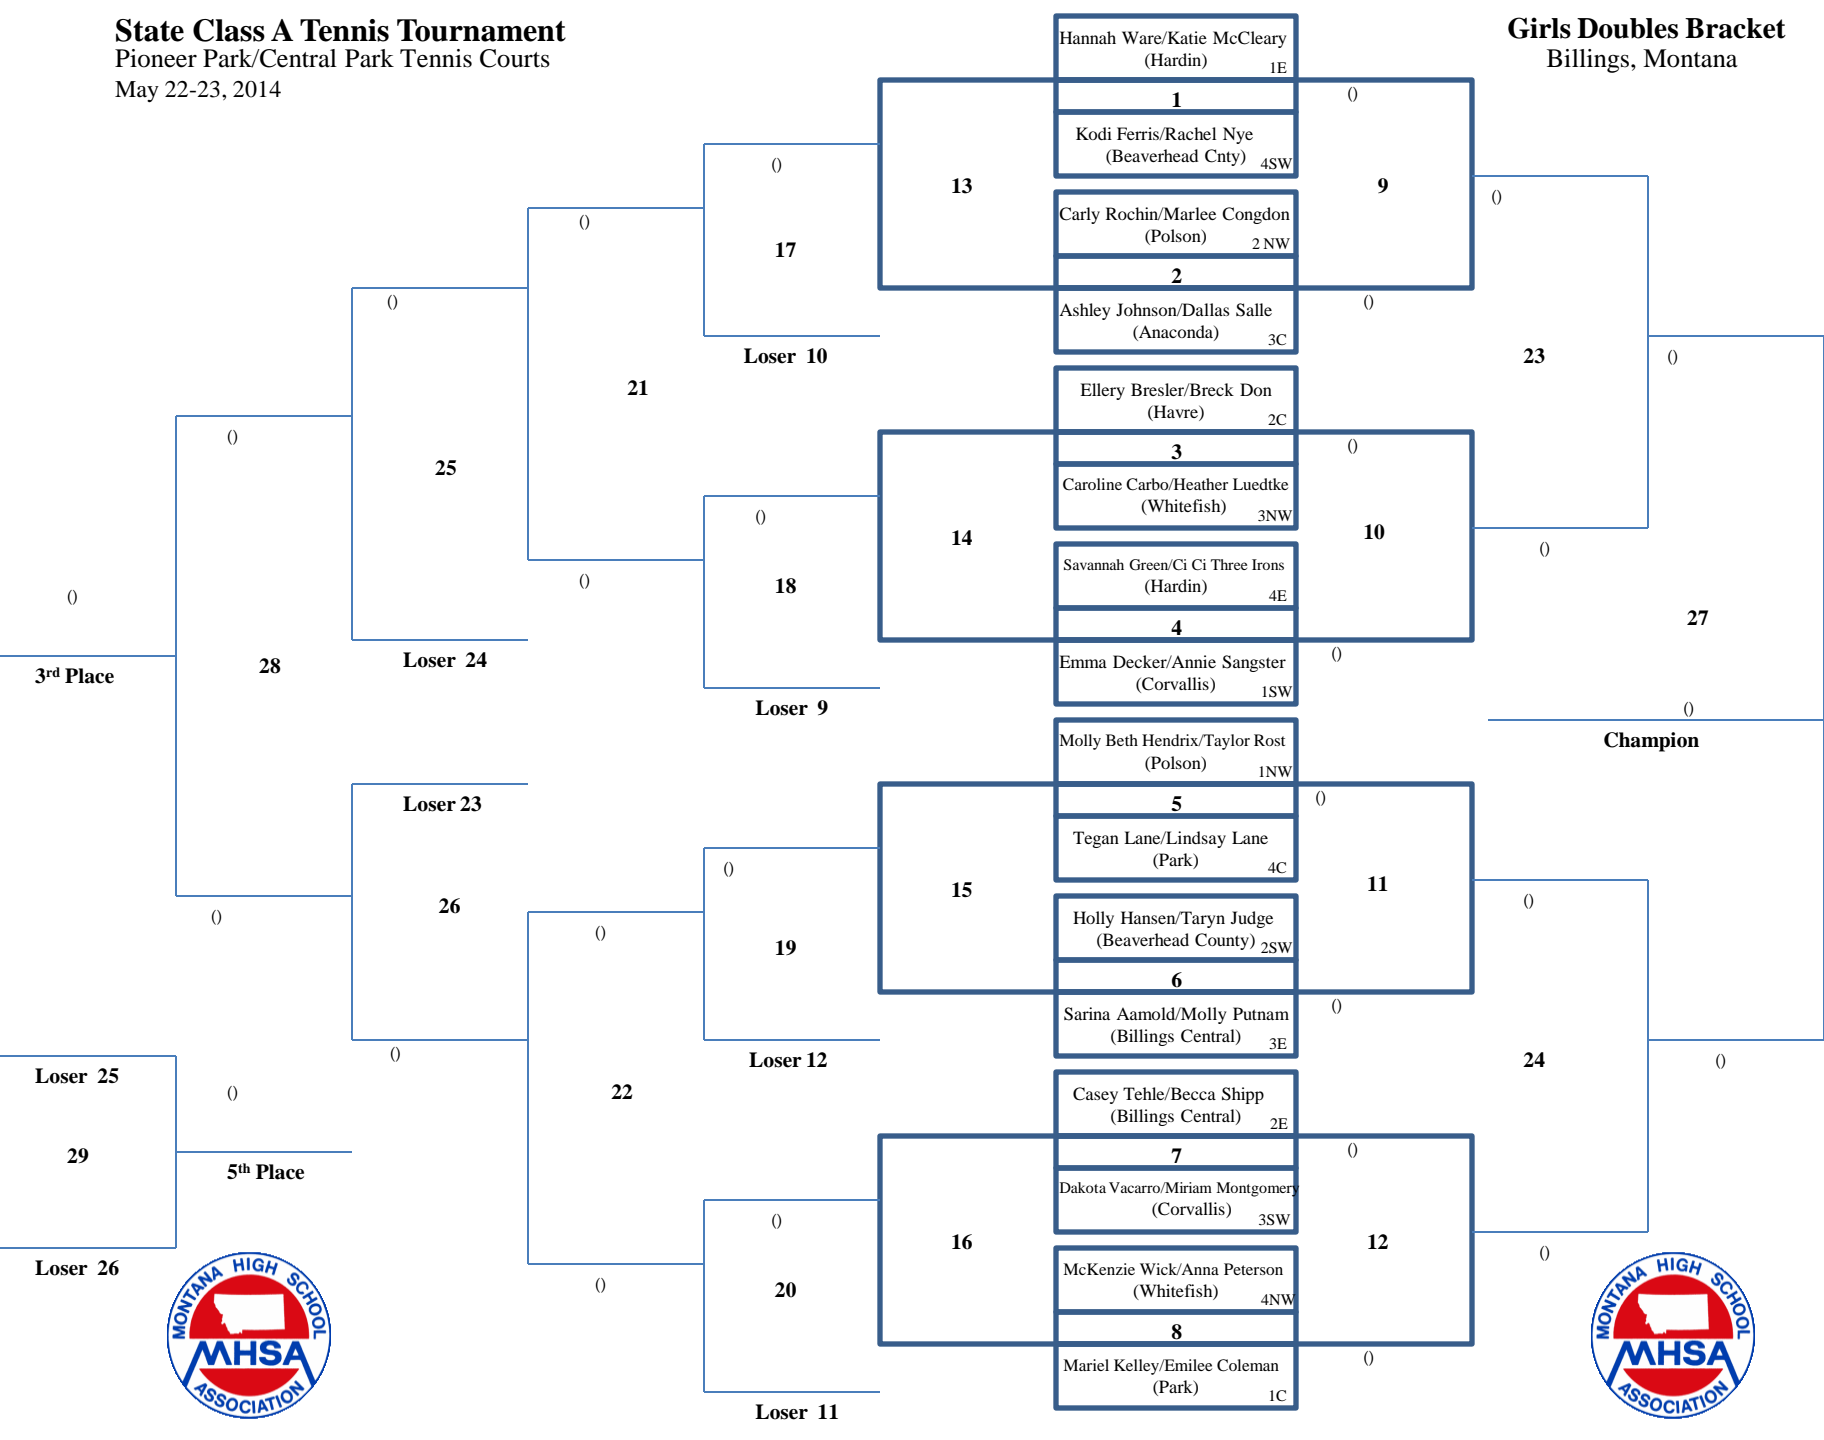

State Class A Tennis Tournament
 Pioneer Park/Central Park Tennis Courts
 May 22-23, 2014

Girls Singles Bracket
 Billings, Montana

State Class A Tennis Tournament
 Pioneer Park/Central Park Tennis Courts
 May 22-23, 2014

Boys Singles Bracket
 Billings, Montana

State Class A Tennis Tournament
 Pioneer Park/Central Park Tennis Courts
 May 22-23, 2014

Girls Doubles Bracket
 Billings, Montana

State Class A Tennis Tournament
 Pioneer Park/Central Park Tennis Courts
 May 22-23, 2014

Boys Doubles Bracket
 Billings, Montana