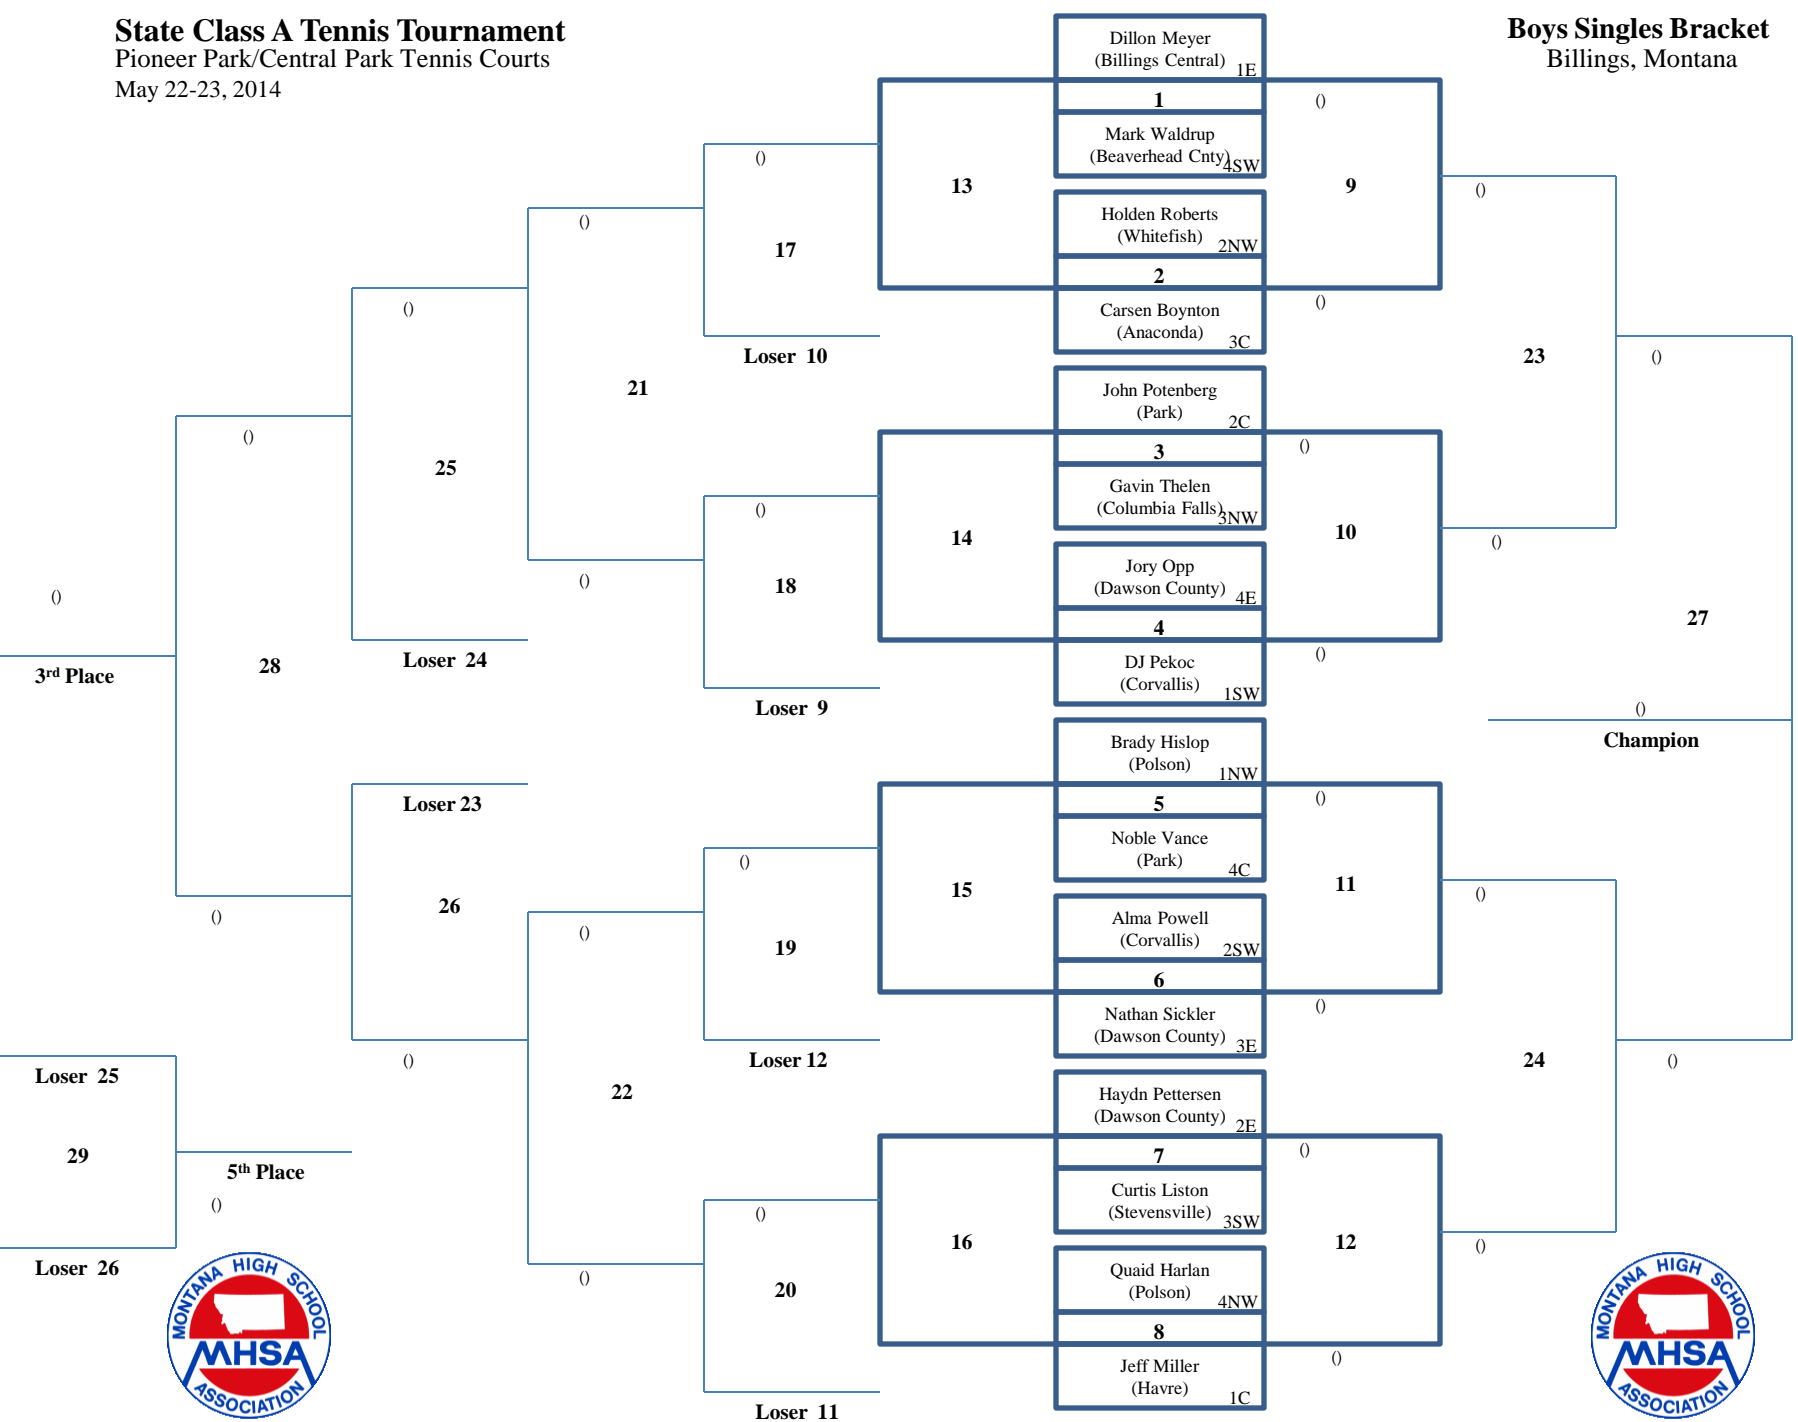

State Class A Tennis Tournament
 Pioneer Park/Central Park Tennis Courts
 May 22-23, 2014

Girls Singles Bracket
 Billings, Montana

State Class A Tennis Tournament
 Pioneer Park/Central Park Tennis Courts
 May 22-23, 2014

Boys Singles Bracket
 Billings, Montana

State Class A Tennis Tournament
 Pioneer Park/Central Park Tennis Courts
 May 22-23, 2014

Girls Doubles Bracket
 Billings, Montana

State Class A Tennis Tournament
 Pioneer Park/Central Park Tennis Courts
 May 22-23, 2014

Boys Doubles Bracket
 Billings, Montana