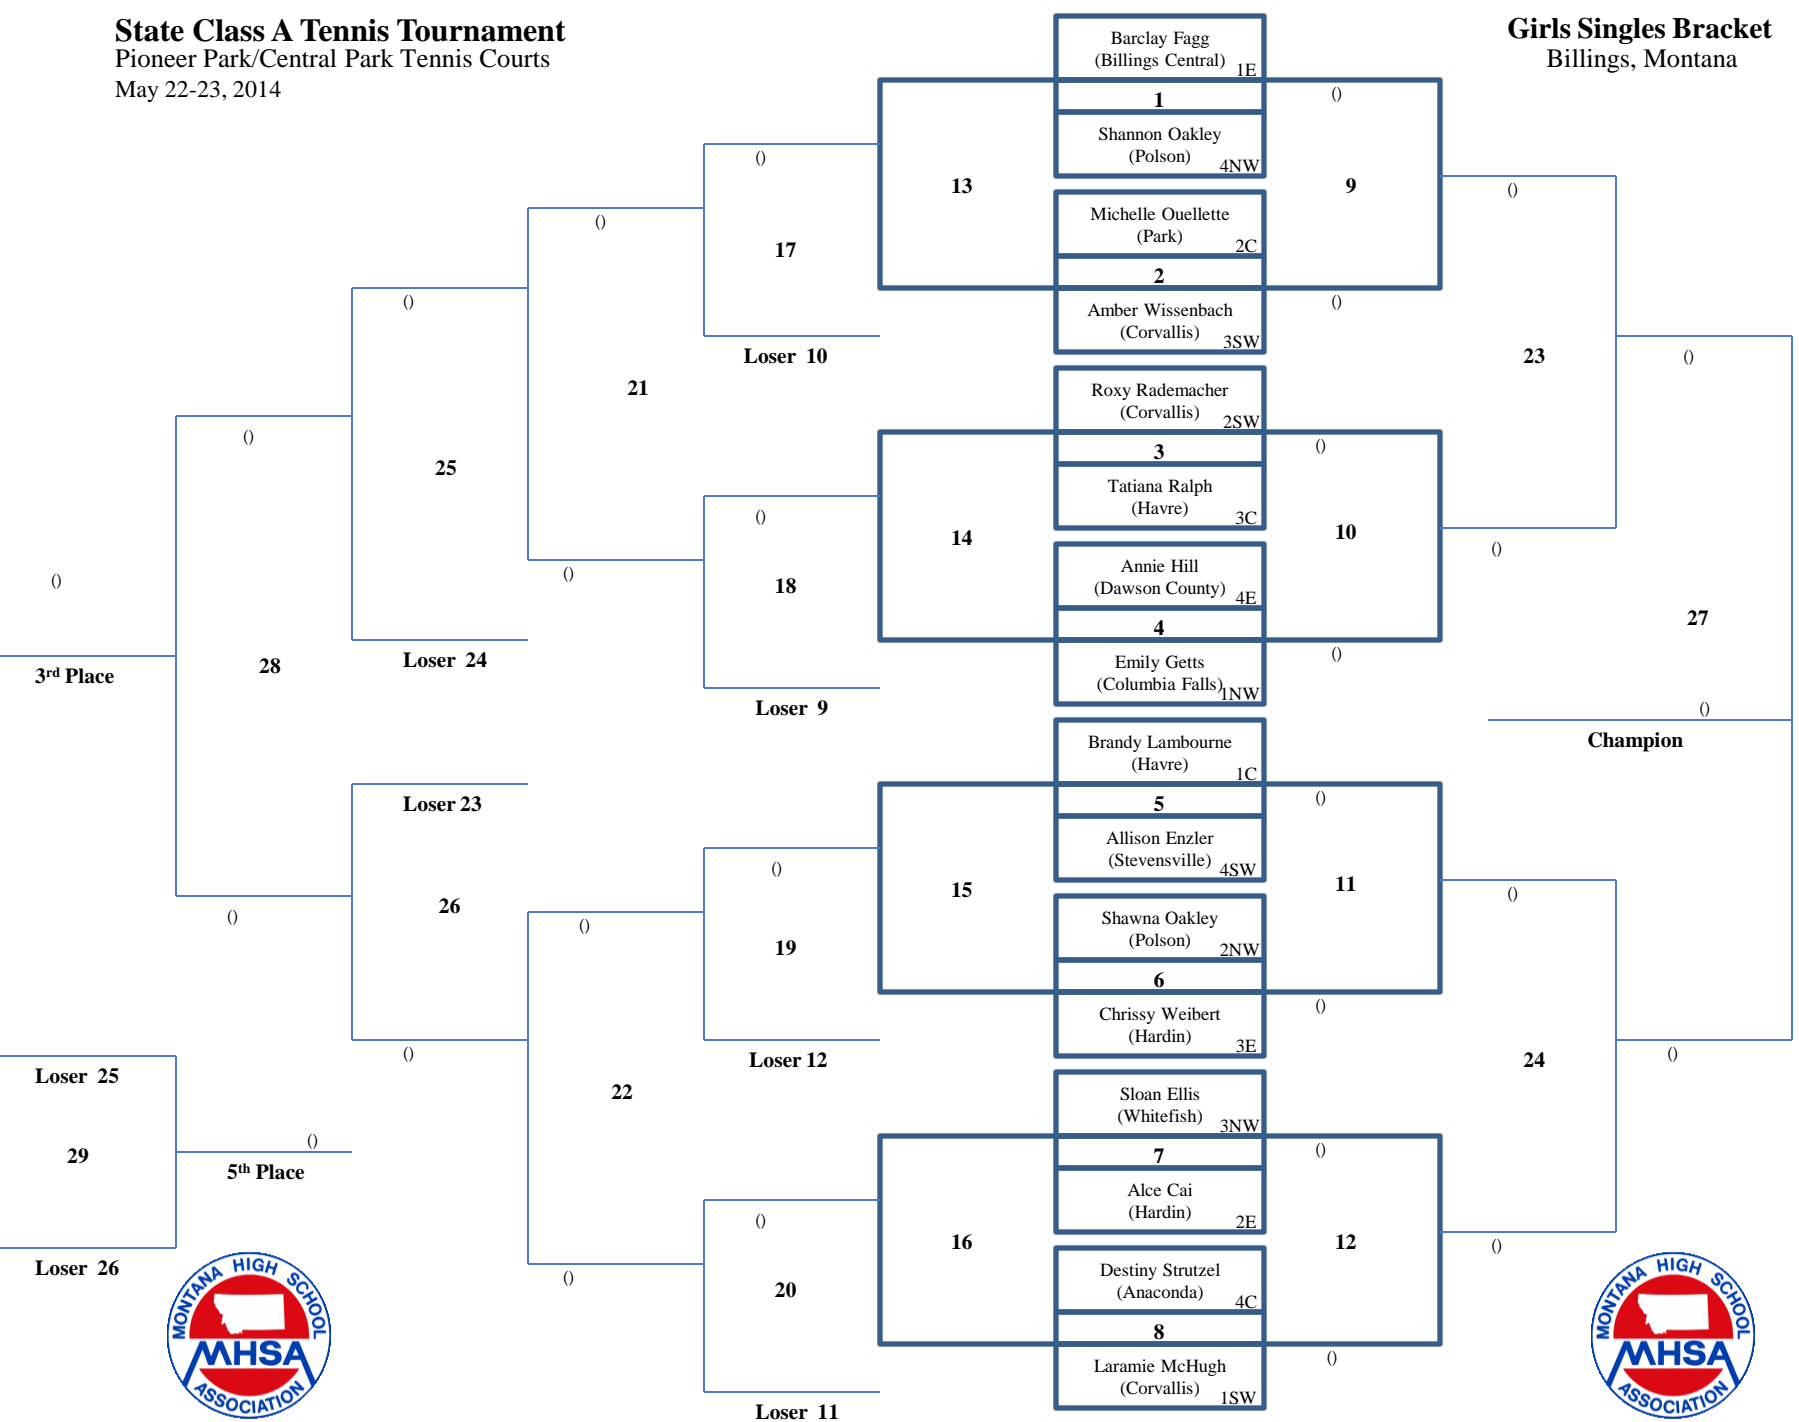

State Class A Tennis Tournament
 Pioneer Park/Central Park Tennis Courts
 May 22-23, 2014

Girls Singles Bracket
 Billings, Montana

State Class A Tennis Tournament
 Pioneer Park/Central Park Tennis Courts
 May 22-23, 2014

Boys Singles Bracket
 Billings, Montana

State Class A Tennis Tournament
 Pioneer Park/Central Park Tennis Courts
 May 22-23, 2014

Girls Doubles Bracket
 Billings, Montana

State Class A Tennis Tournament
 Pioneer Park/Central Park Tennis Courts
 May 22-23, 2014

Boys Doubles Bracket
 Billings, Montana