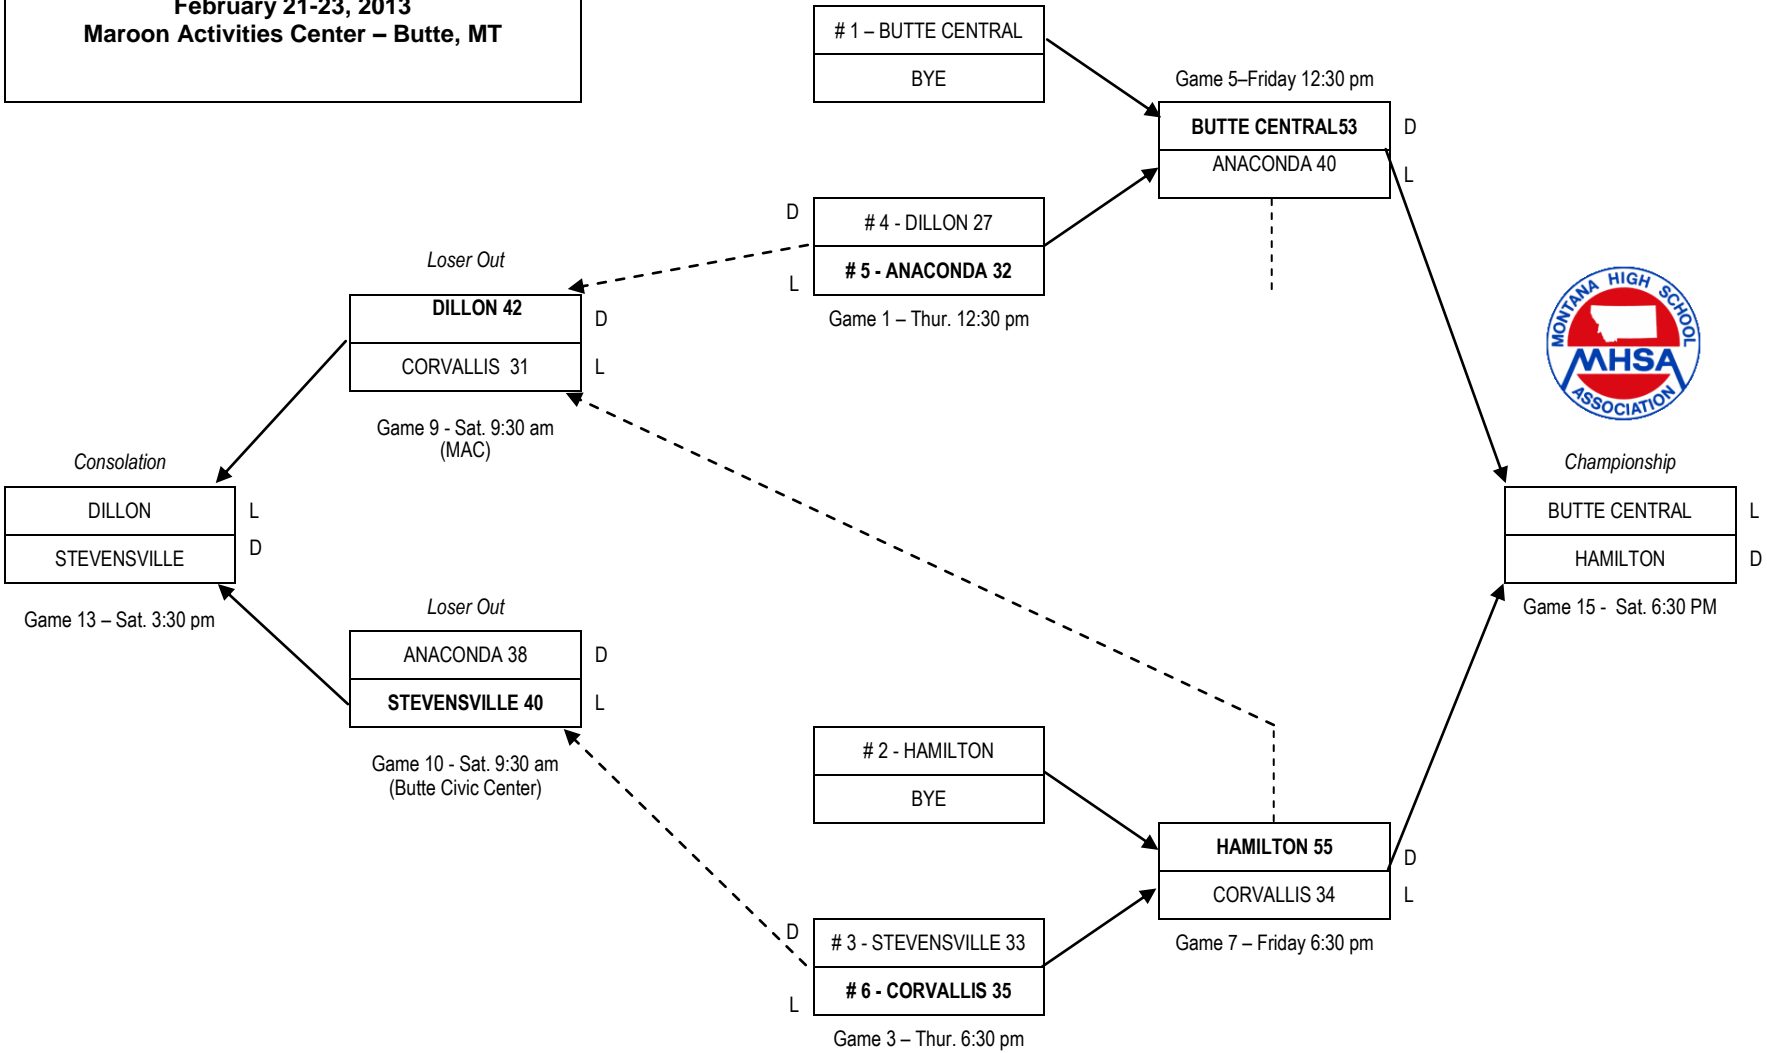

2013 Southwestern 'A' Divisional Basketball
February 21-23, 2013
Maroon Activities Center – Butte, MT

Winners →
 Losers - - - - ->
 L = Light Uniform
 D = Dark Uniform

Girls Bracket