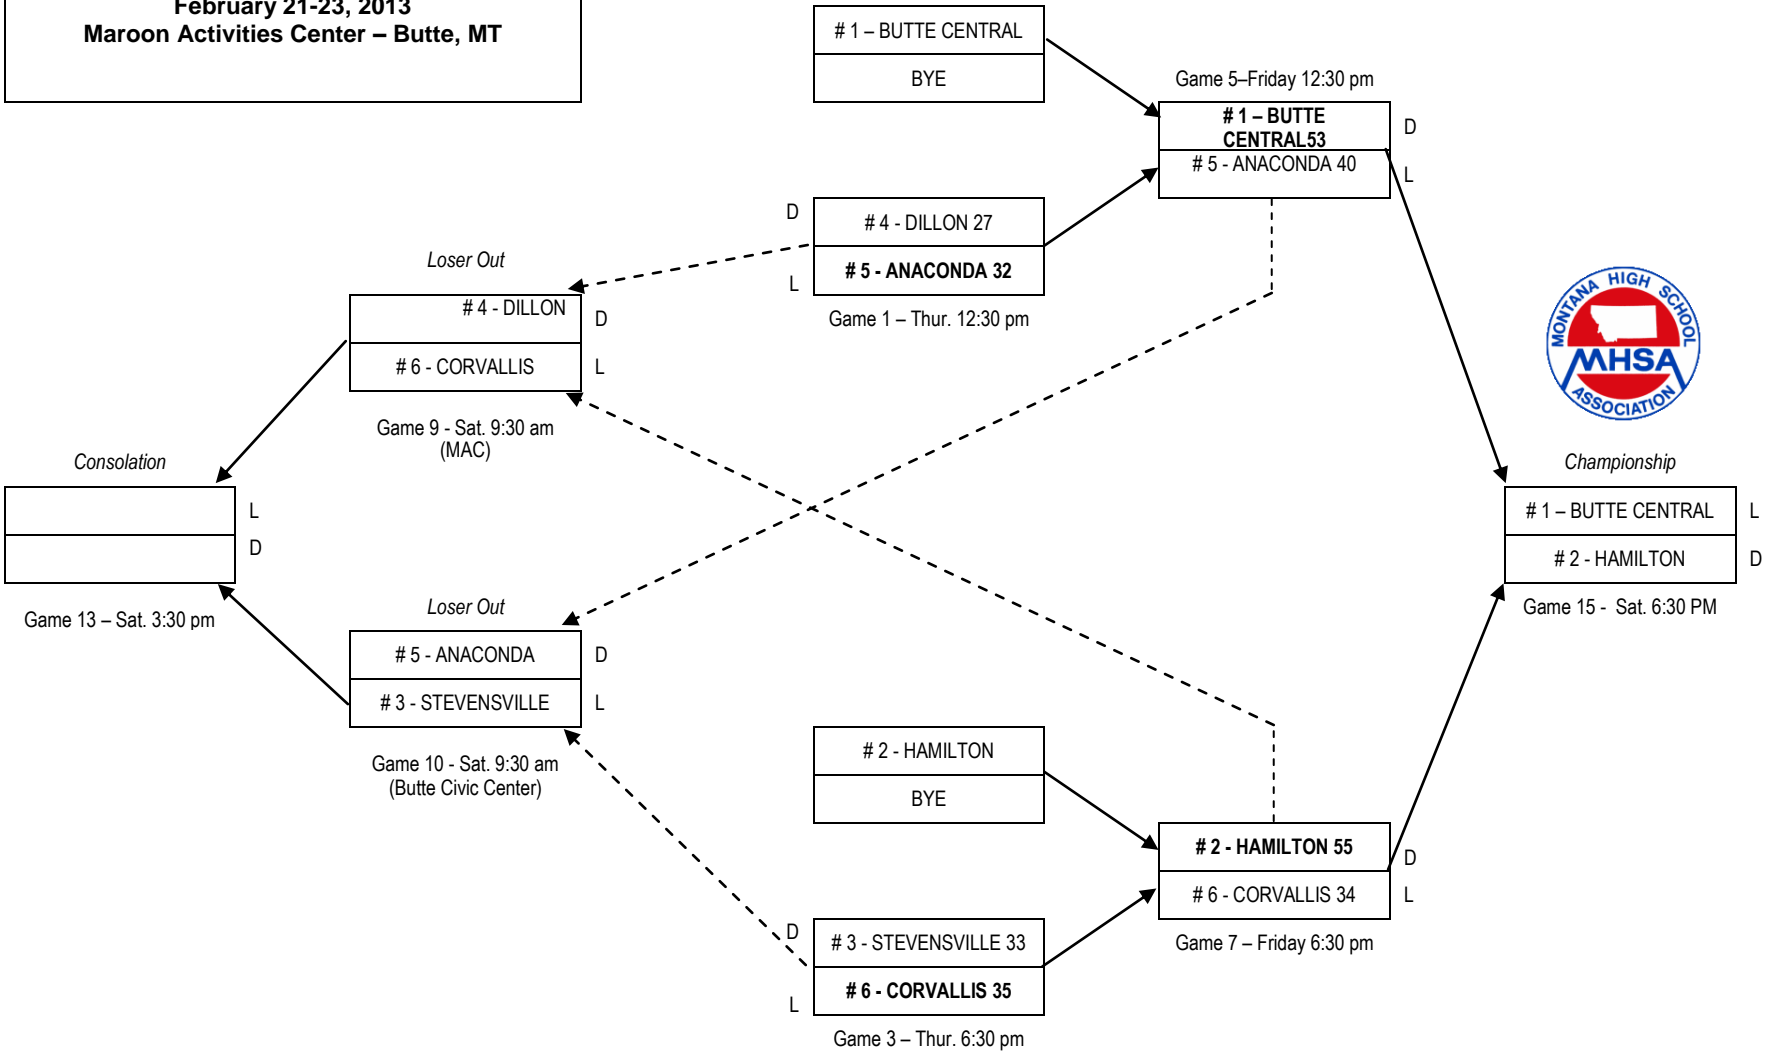

2013 Southwestern 'A' Divisional Basketball
February 21-23, 2013
Maroon Activities Center – Butte, MT

Winners →
 Losers - - - →
 L = Light Uniform
 D = Dark Uniform

Girls Bracket