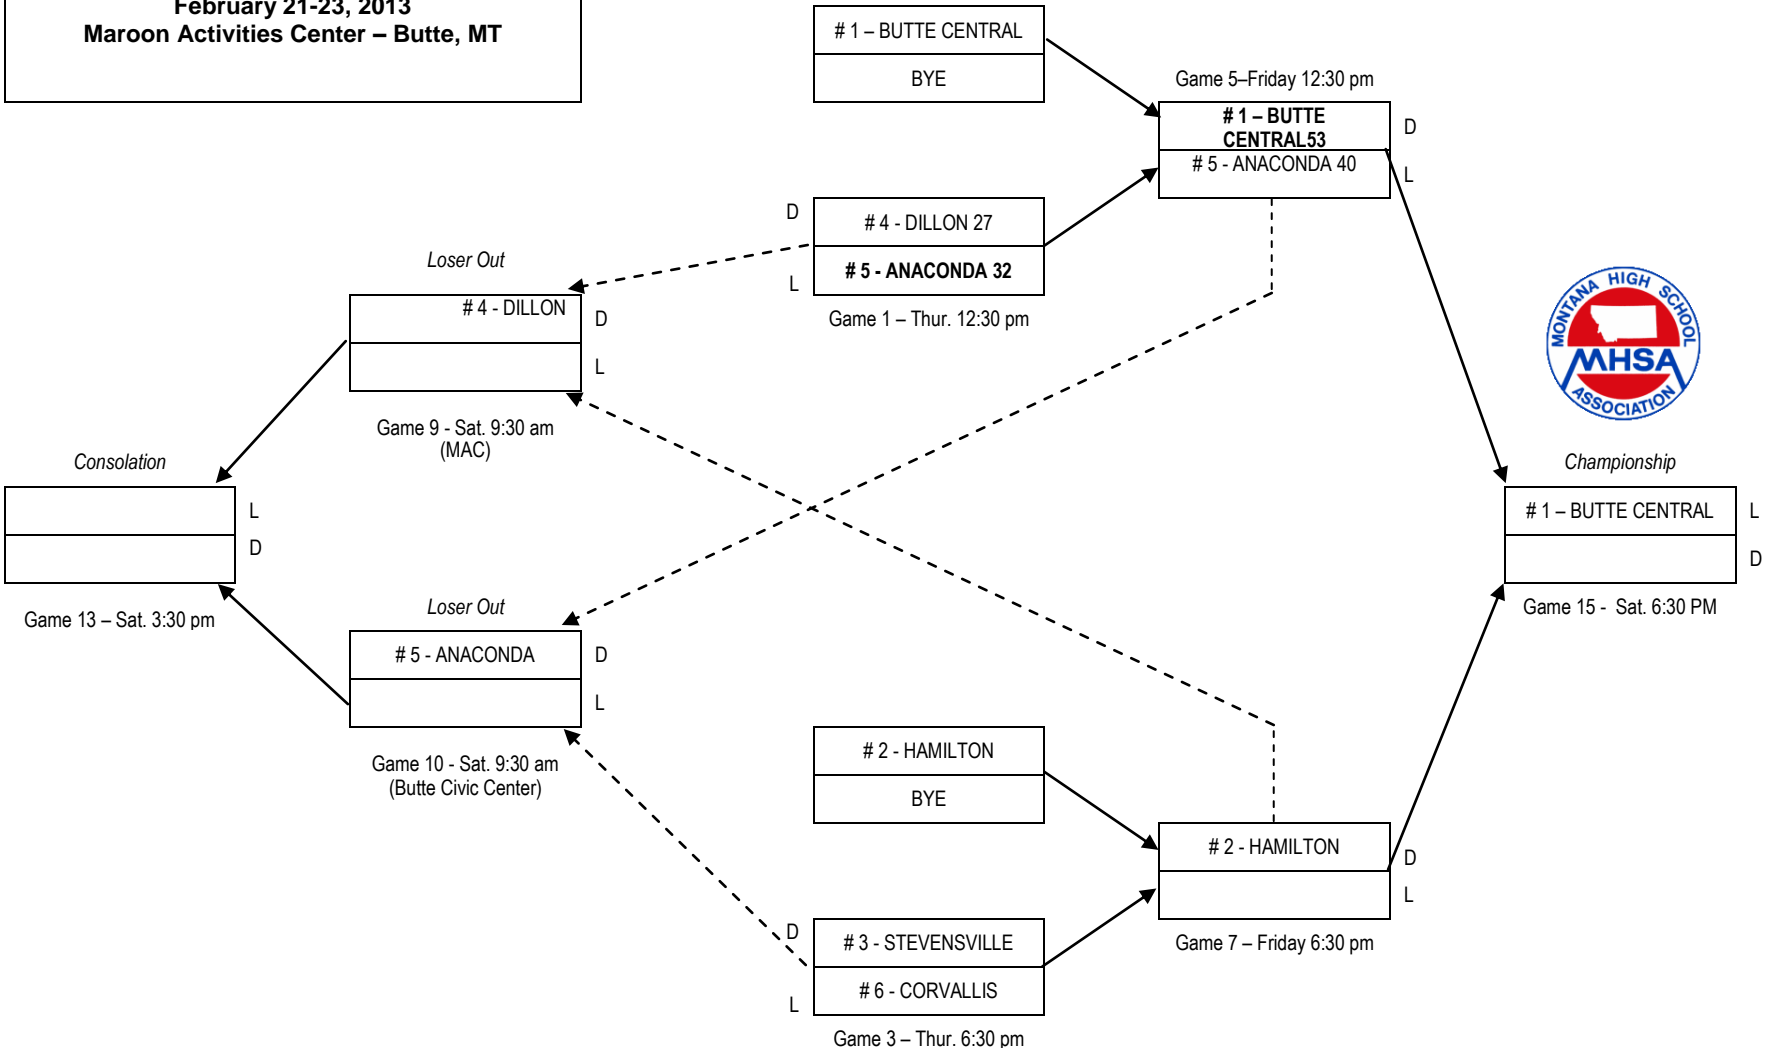

2013 Southwestern 'A' Divisional Basketball
February 21-23, 2013
Maroon Activities Center – Butte, MT

Winners →
 Losers - - - →
 L = Light Uniform
 D = Dark Uniform

Girls Bracket