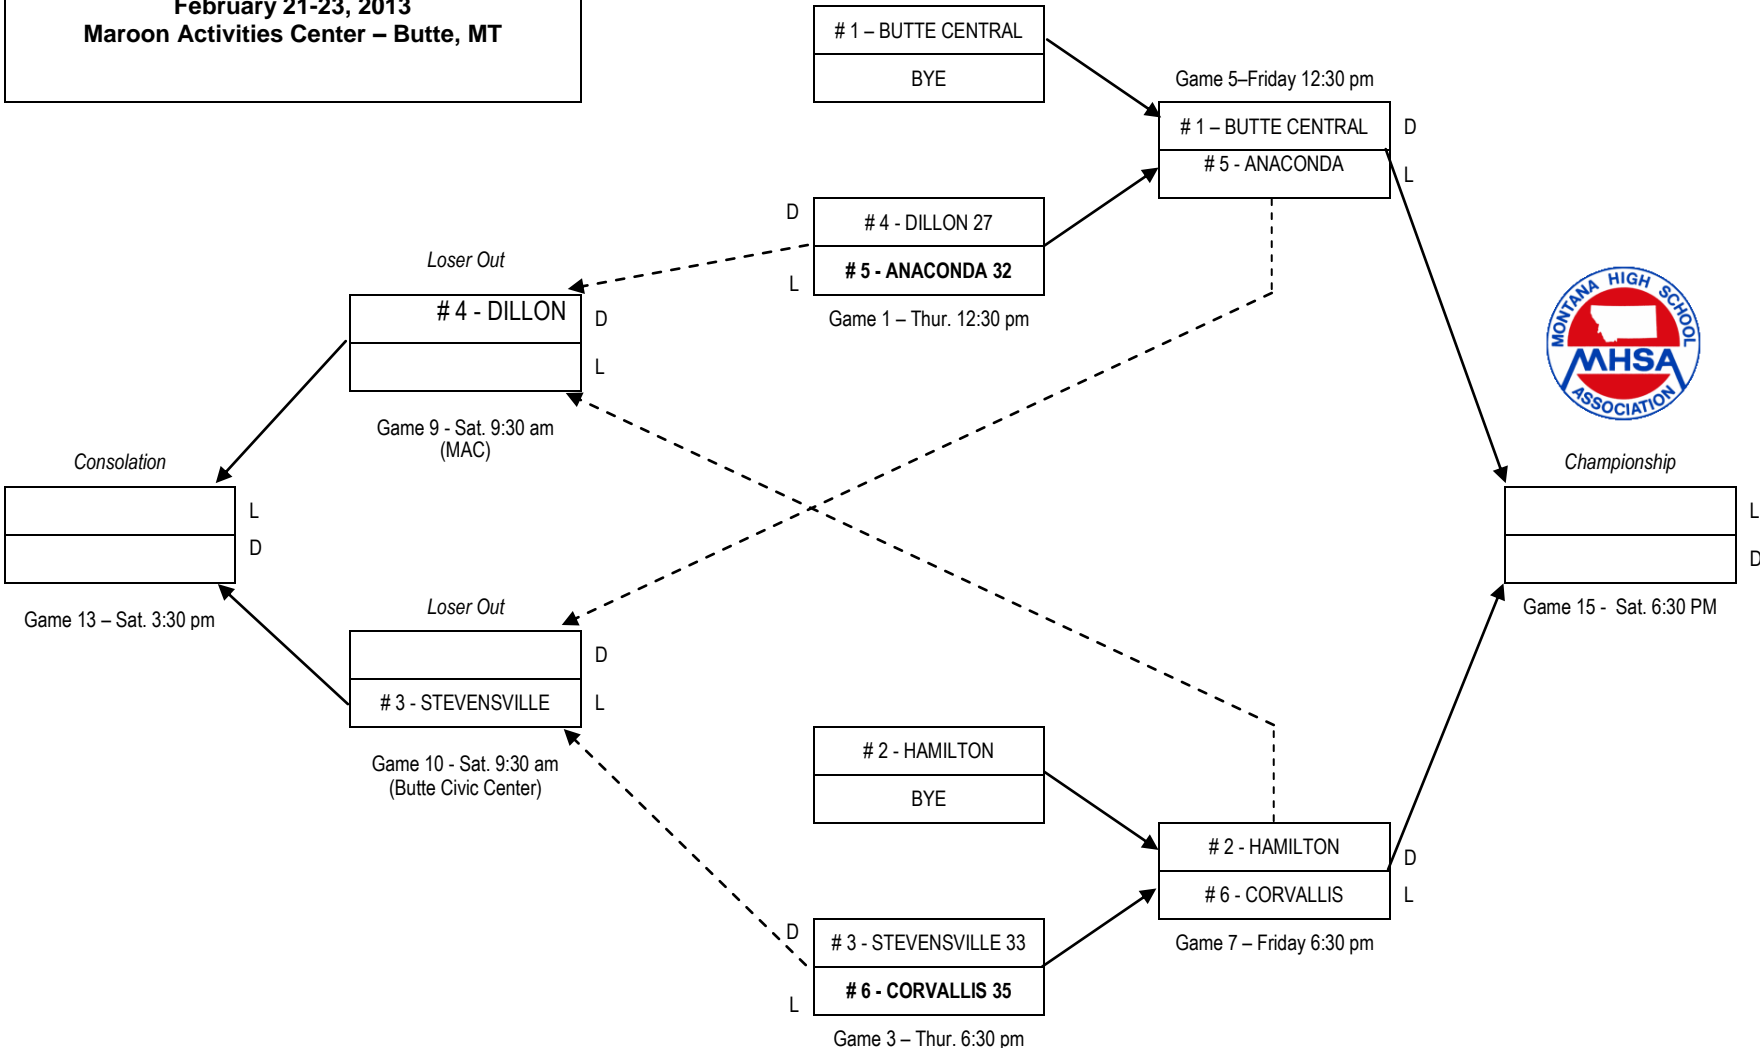

**2013 Southwestern 'A' Divisional Basketball**  
**February 21-23, 2013**  
**Maroon Activities Center – Butte, MT**

Winners →  
 Losers - - - →  
 L = Light Uniform  
 D = Dark Uniform

# Girls Bracket