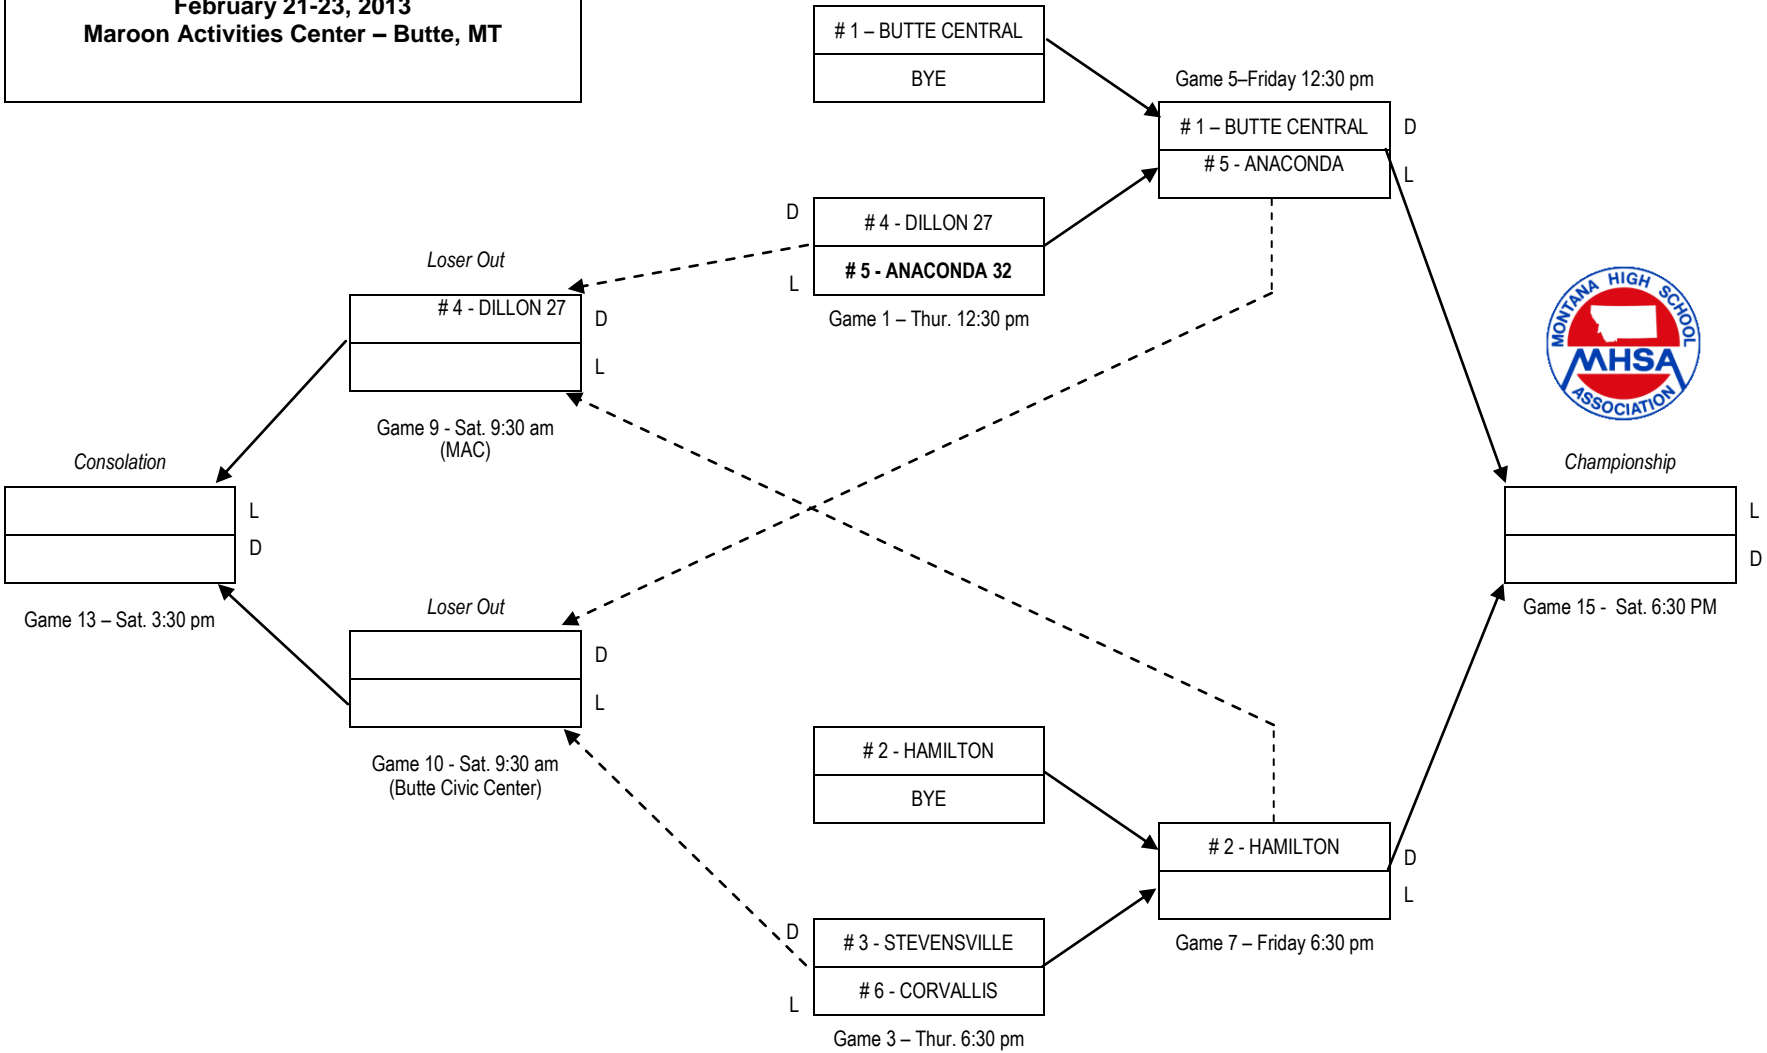

2013 Southwestern 'A' Divisional Basketball
February 21-23, 2013
Maroon Activities Center – Butte, MT

Winners →
 Losers - - - - ->
 L = Light Uniform
 D = Dark Uniform

Girls Bracket