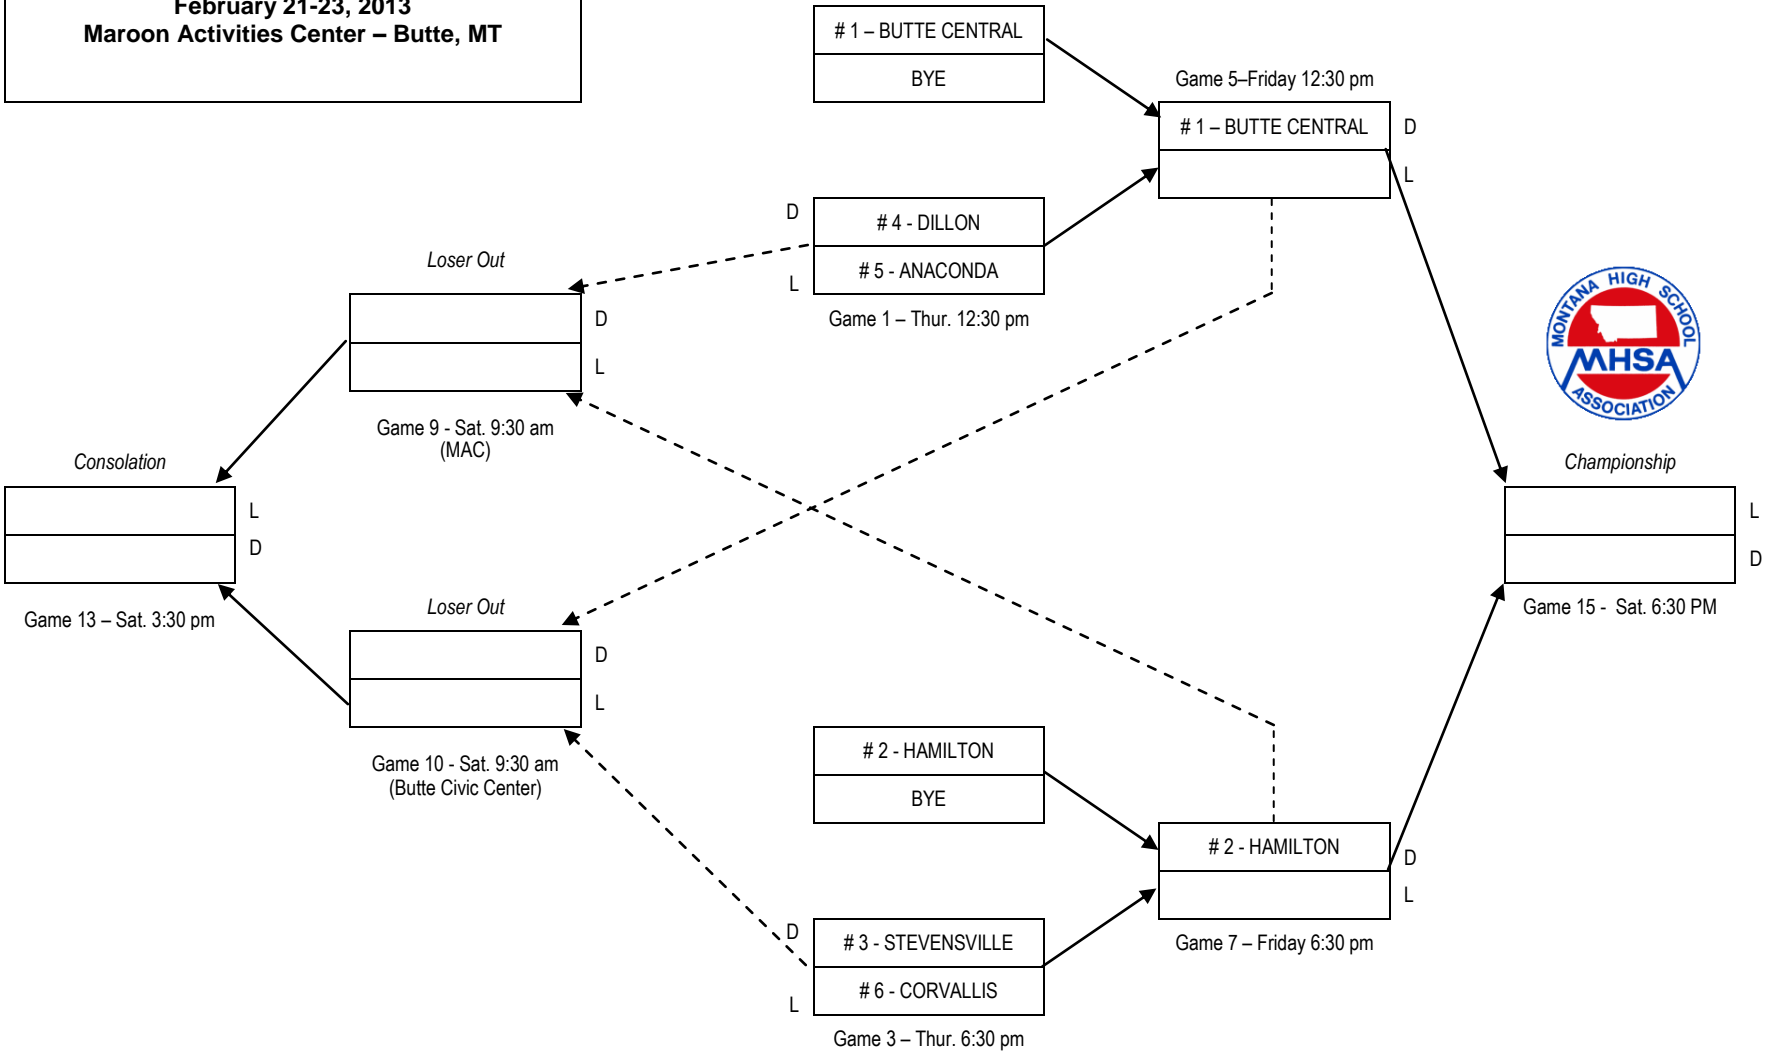

2013 Southwestern 'A' Divisional Basketball
February 21-23, 2013
Maroon Activities Center – Butte, MT

Winners →
 Losers - - - →
 L = Light Uniform
 D = Dark Uniform

Girls Bracket