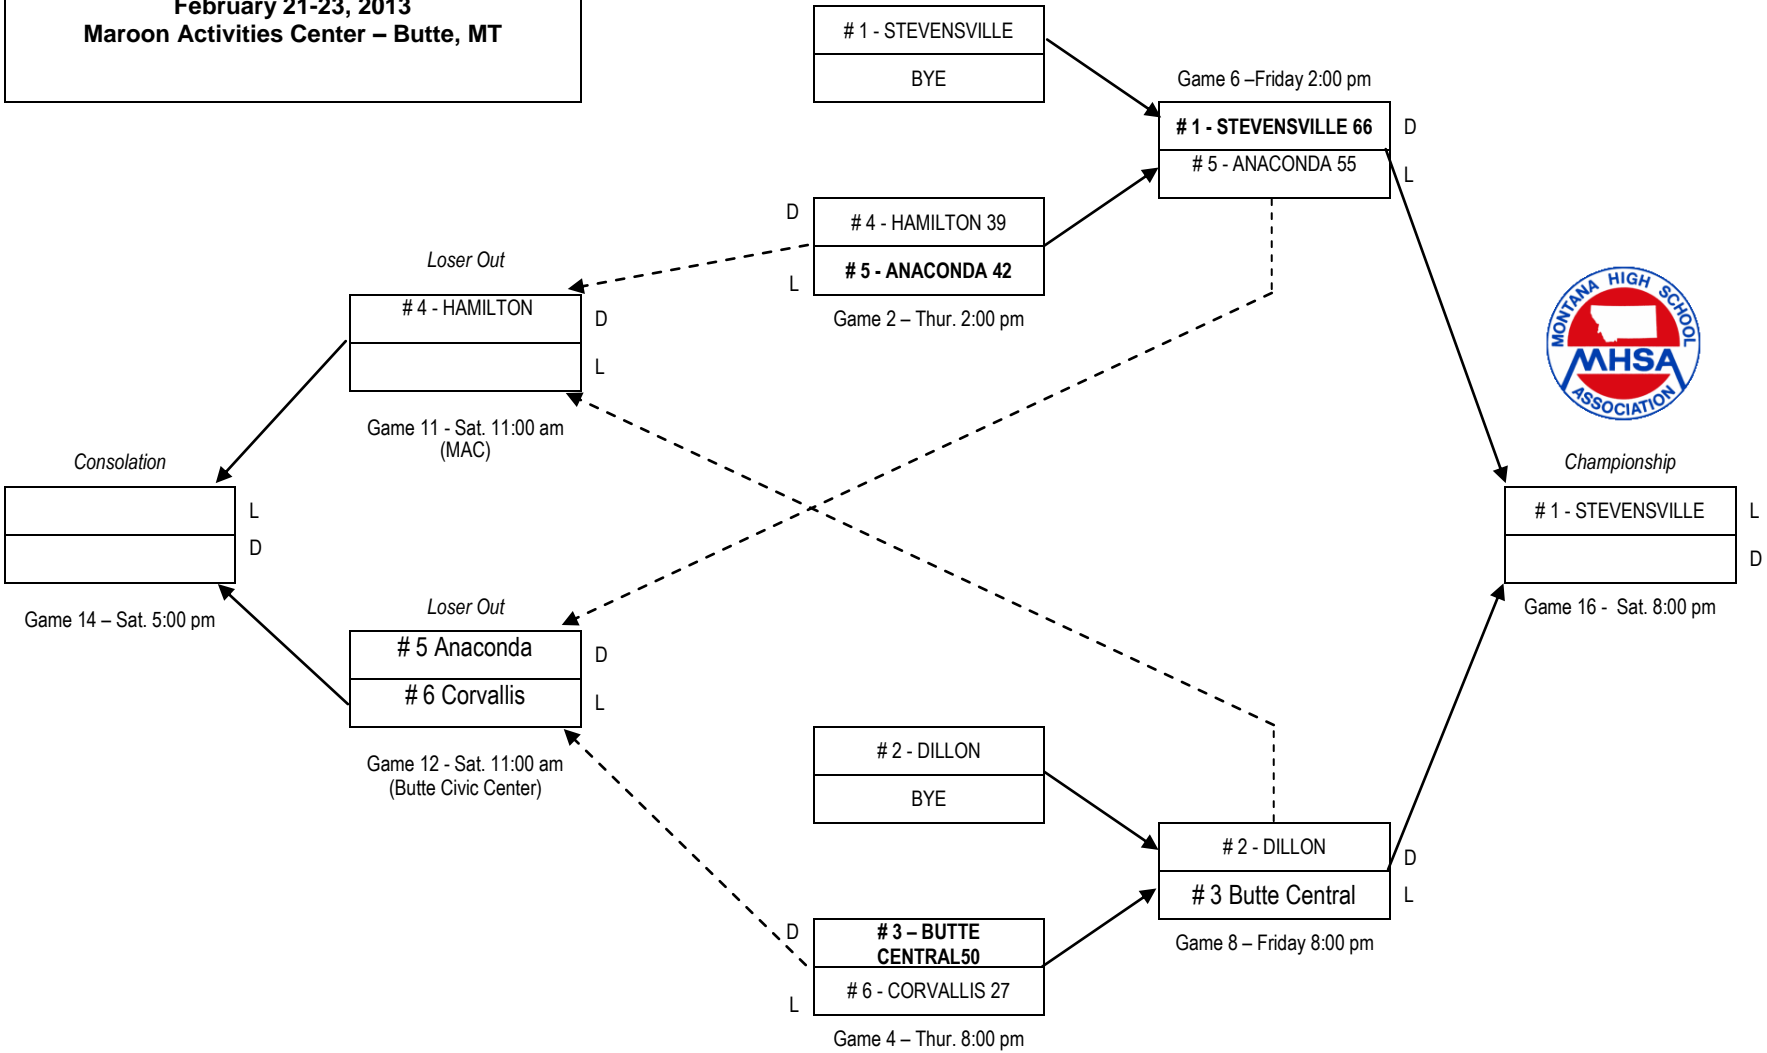

2013 Southwestern 'A' Divisional Basketball
February 21-23, 2013
Maroon Activities Center – Butte, MT

Winners →
 Losers - - - - ->
 L = Light Uniform
 D = Dark Uniform

Boys Bracket