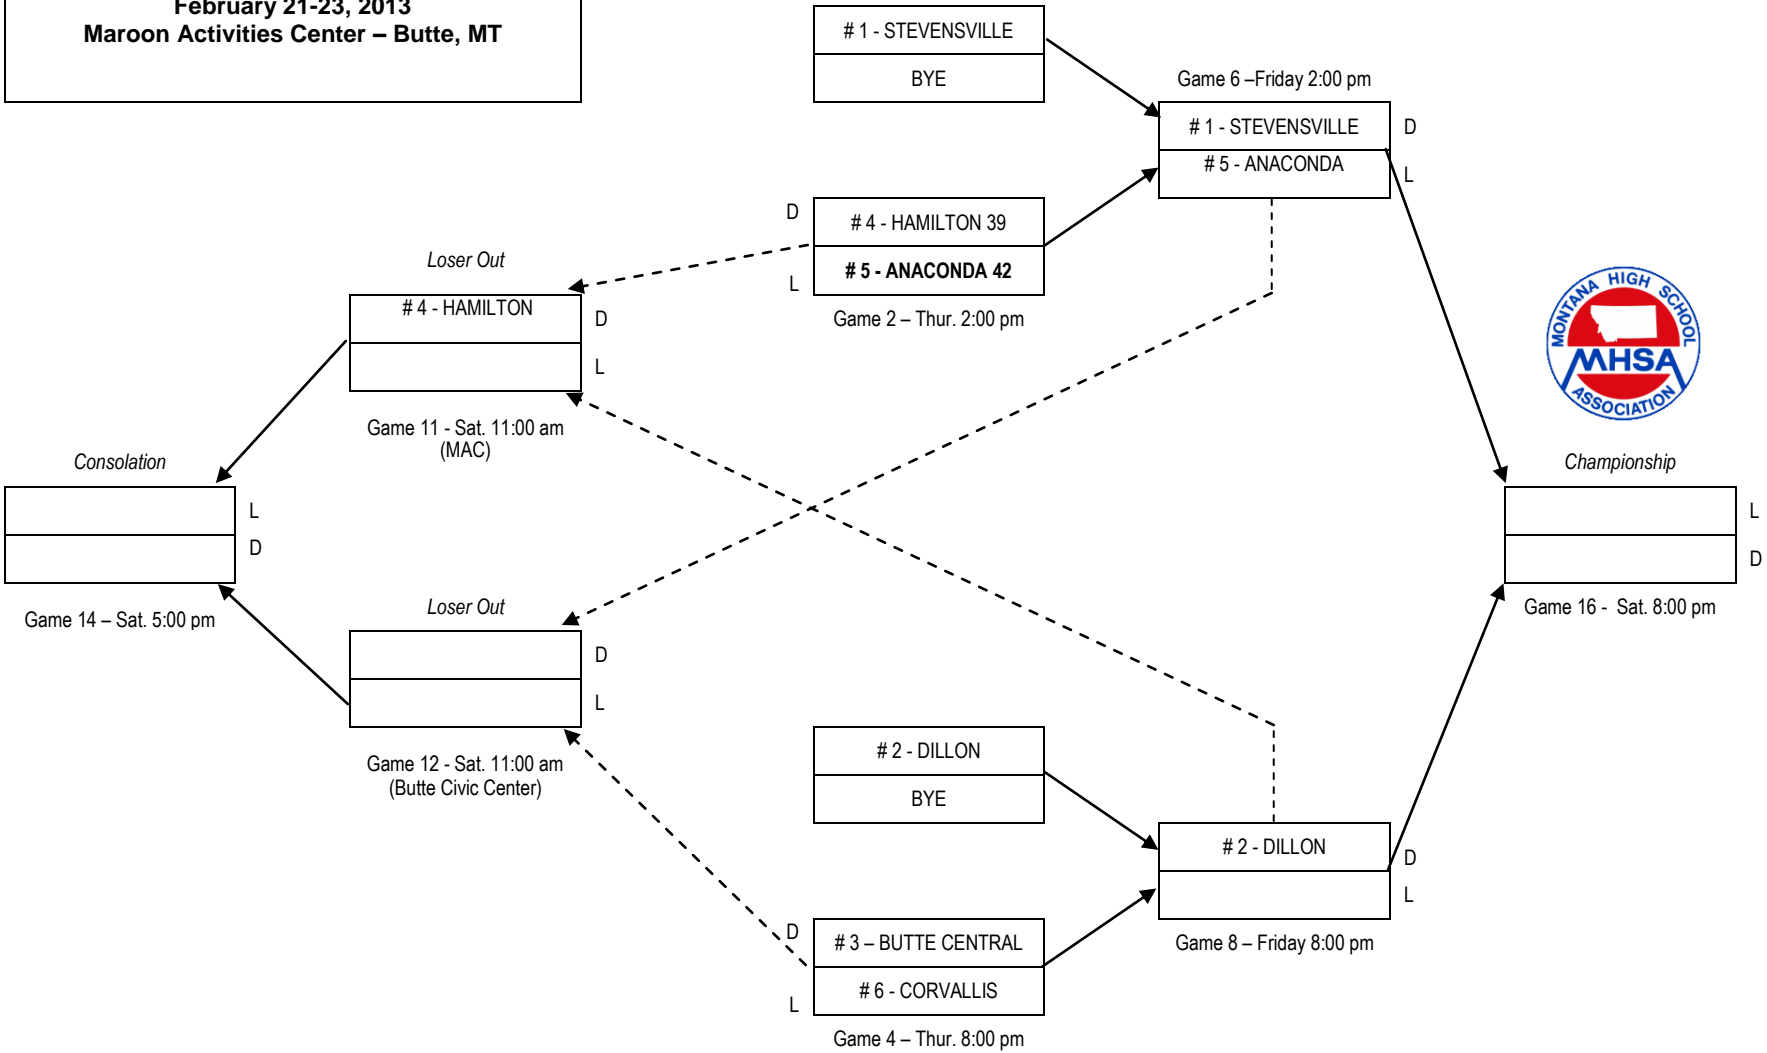

2013 Southwestern 'A' Divisional Basketball
February 21-23, 2013
Maroon Activities Center – Butte, MT

Winners →
 Losers - - - - - →
 L = Light Uniform
 D = Dark Uniform

Boys Bracket