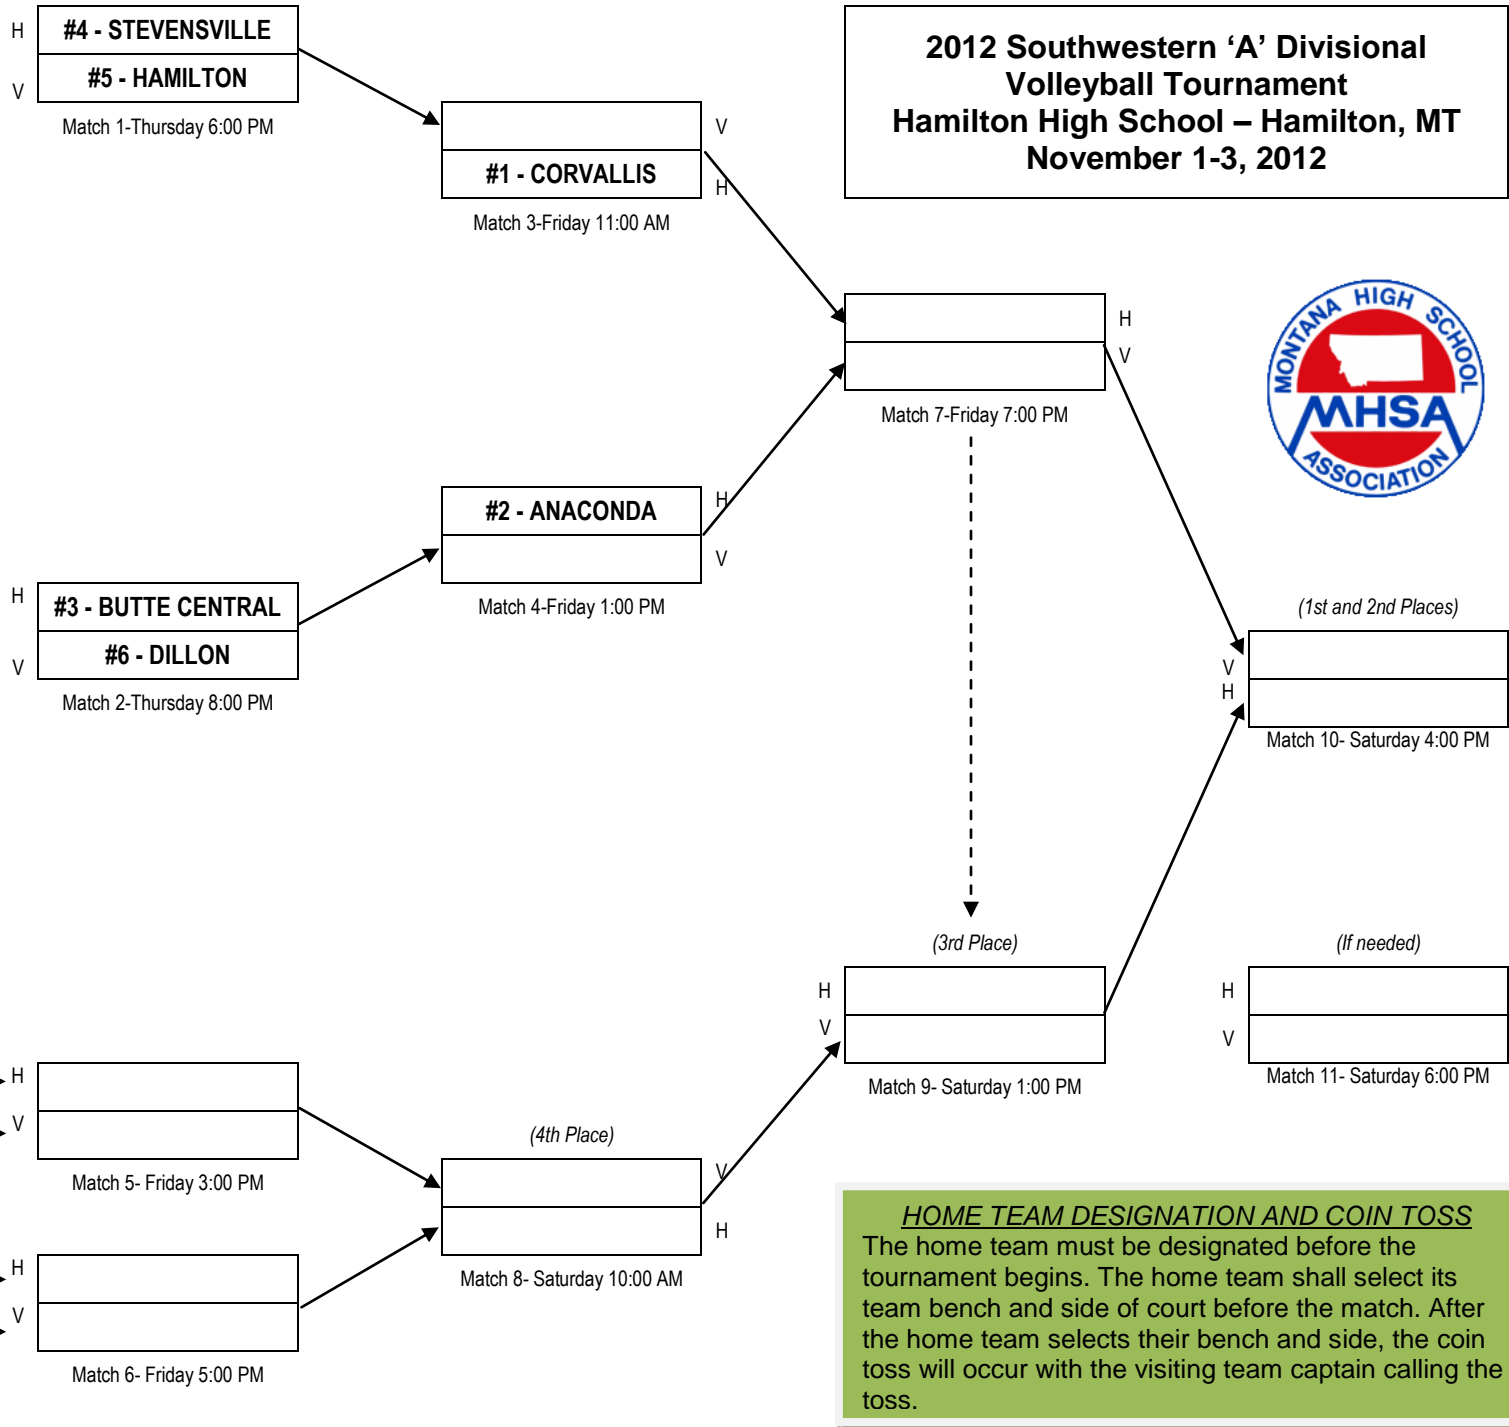

**2012 Southwestern 'A' Divisional  
Volleyball Tournament  
Hamilton High School – Hamilton, MT  
November 1-3, 2012**

Loser of Match 2

Loser of Match 3

Loser of Match 1

Loser of Match 4

**HOME TEAM DESIGNATION AND COIN TOSS**  
The home team must be designated before the tournament begins. The home team shall select its team bench and side of court before the match. After the home team selects their bench and side, the coin toss will occur with the visiting team captain calling the toss.