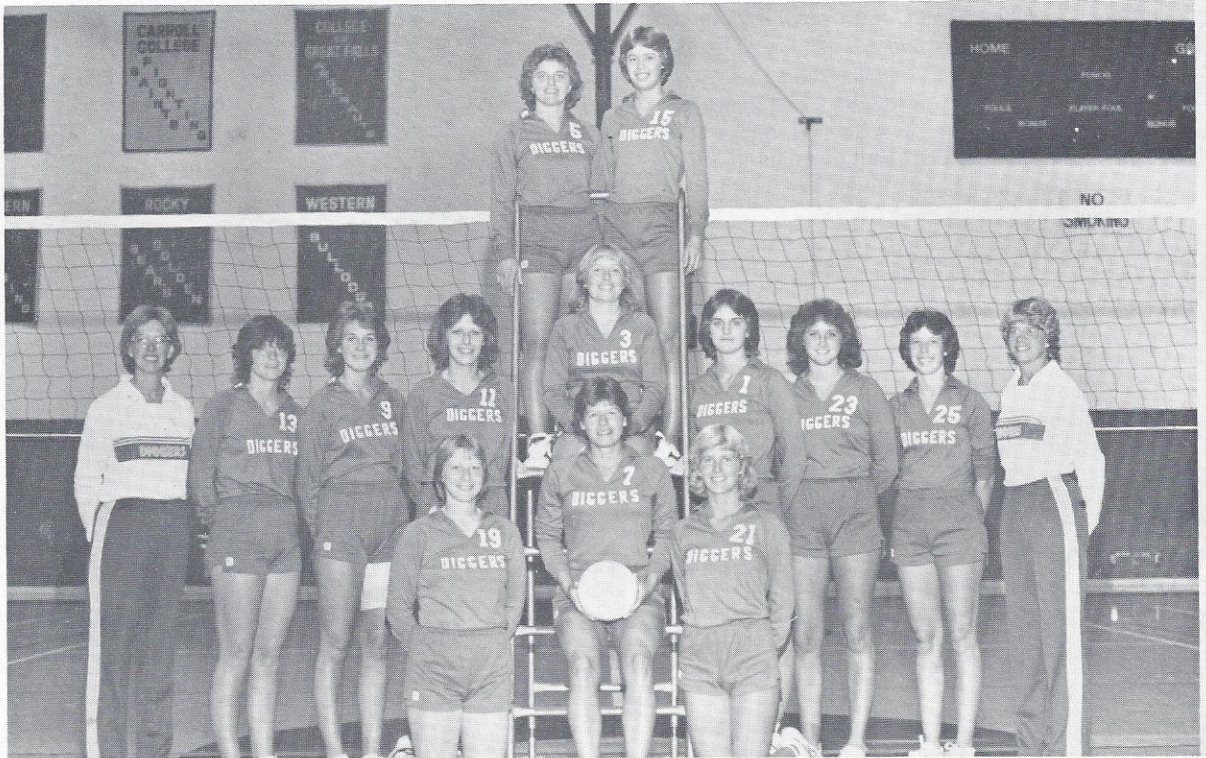

MONTANA TECH VOLLEYBALL TEAM

Front Row (l-r) — Mary Quade, Mary Yakawich, Michelle Smith. Middle Row (l-r) Head Coach Linda Schoenstedt, Cathy Gallagher, Cindy Seymour, Stacey Weiss, Jamie Connell, Michele Linz, Beth Seymour, Julie Hoklin, Ass't. Coach Jo Buysse. Back Row (l-r) — Mary Theis, Kristi Hoklin.